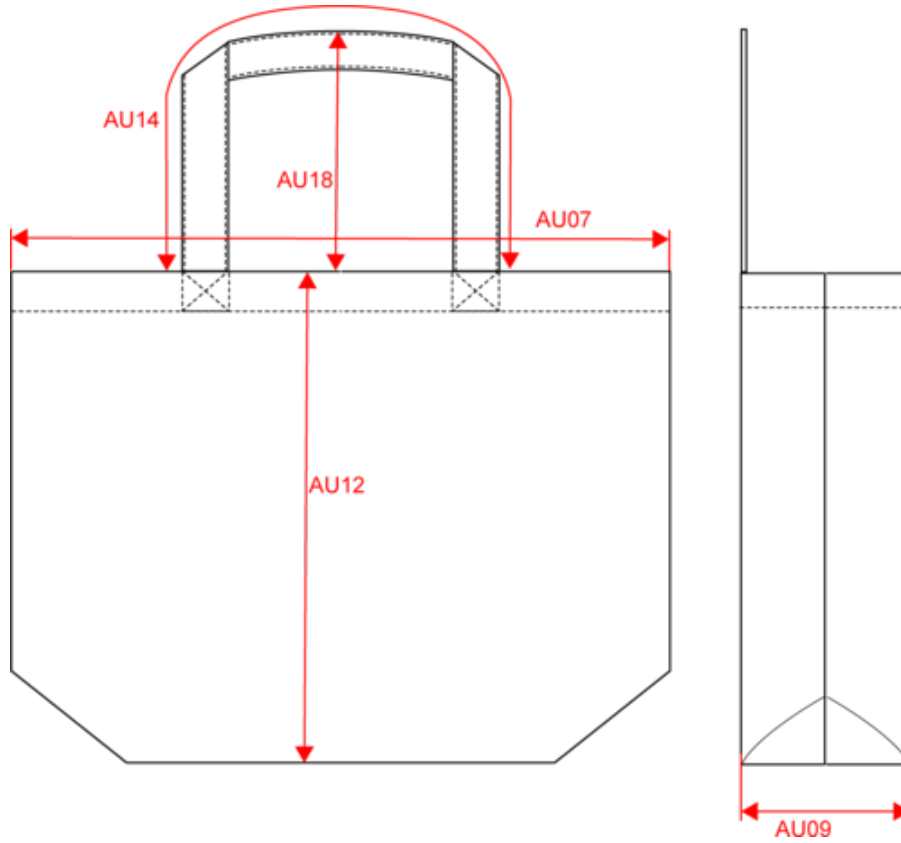

Customs code

Washing instructions

KI0292

Extra-large shopping bag in cotton

Dimensions (cm)

Measurements in cm	One size
AU07 - Total width	58.00
AU09 - Depth of bottom part	14.00
AU12 - Total height	42.00
AU14 - Handle length	60.00
AU24 - Handle height	28.00

1

50

Sizes	Width (cm)	Height (cm)	Length (cm)	Net weight (kg)	Gross weight (kg)	Pieces/Box	Pieces/Bundle
One Size	45.00	22.00	60.00	6.25000	8.75000	50	1